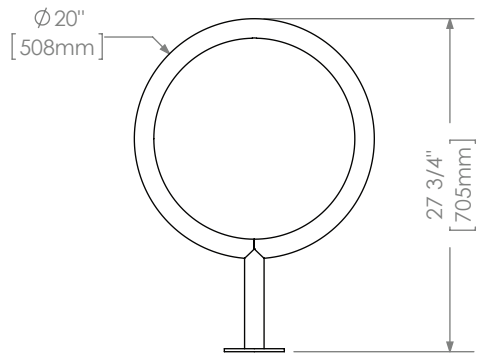

DIMENSIONS:
 Height: 27.75" (70.5cm)
 Diameter: 20" (50.8cm)
 Weight: 12.04lbs (5.5kg)

T 800-716-5506
 F 877-260-9393
 WWW.MAGLIN.COM
 SALES@MAGLIN.COM

- All drawings, specifications, design and details on this page remain the property of Maglin Site Furniture Inc. and may not be used without Maglin authorization.
 - Details and specifications may vary due to continuing improvements of our products.