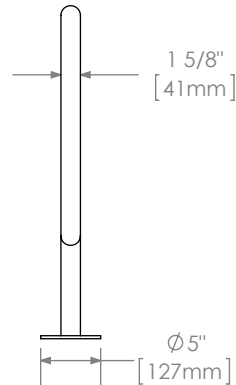

DIMENSIONS:
 Height: 27.75" (70.5cm)
 Diameter: 20" (50.8cm)
 Weight: 12.04lbs (5.5kg)

T 800-716-5506
 F 877-260-9393
 WWW.MAGLIN.COM
 SALES@MAGLIN.COM

- All drawings, specifications, design and details on this page remain the property of Maglin Site Furniture Inc. and may not be used without Maglin authorization.
 - Details and specifications may vary due to continuing improvements of our products.